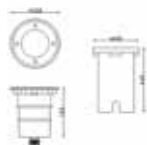

- ① Hole
- ② Expansion Plug
- ③ Screw
- ④ Mounting Hole
- ⑤ Unlock Pin

**IP65**  
**VT-721 UG**

4791  
Type: Underground

**IP65**  
**VT-722**

4793  
Type: Wall

**IP67**  
**VT-723 UG**

4792  
Type: Underground

**IP44**  
**VT-726**

7032  
Type: Wall

Model No.	VT-721 UG	VT-722	VT-723 UG	VT-726
Type	Underground	Wall	Underground	Wall
Suitable	LED Fitting	LED Fitting	LED Fitting	LED Fitting
Holder	GU10	GU10	GU10	E27
Material	Aluminum, 304SS, Glass	304SS, Glass	Aluminum, 304SS, Glass	304SS Lampbody, Frosted PC
Color	Black Lamp Body	Silver	Black Lamp Body	Satin Nickle
IP Rating	IP65	IP65	IP67	IP44
Dimension	101 x 109 x 145mm	D=Ø60mm H=156mm	D= Ø95mm H=317mm	D=Ø102mm H=200mm

D:168mm x H:105mm

**VT-1235**

18W

100W

AC:12V,50/60Hz

1100lm

180°D

PVC Case