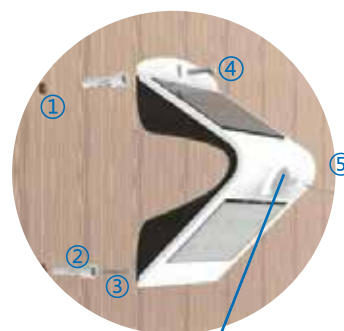

## Solar LED Wall Light With Sensor

**1.5W**  
**VT-767**  
7096

**1.5W**  
**VT-767**  
7097

Watts:	1.5W
Lumens:	2001m
Color:	4000k+3000k
No. of LED:	10pcs (Front 8pcs, Back 2 pcs)
Voltage:	3.7V Lithium Battery 1200mA
Detecting Angle:	120°
Sensing Range	2-6mtrs
Charging Time:	6-7 hrs Sunlight Charging
Working Time:	Min 8 hrs- Max 24 hrs
Protection Rating:	1P65
Material:	High quality Mono crystal Silicon
Size:	152 x 96x83.4
Housing color:	White - Black

- ① Hole
- ② Expansion Plug
- ③ Screw
- ④ Mounting Hole
- ⑤ Unlock Pin

**IP65**  
**VT-721 UG**

4791  
Type: Underground

**IP65**  
**VT-722**

4793  
Type: Wall

**IP67**  
**VT-723 UG**

4792  
Type: Underground